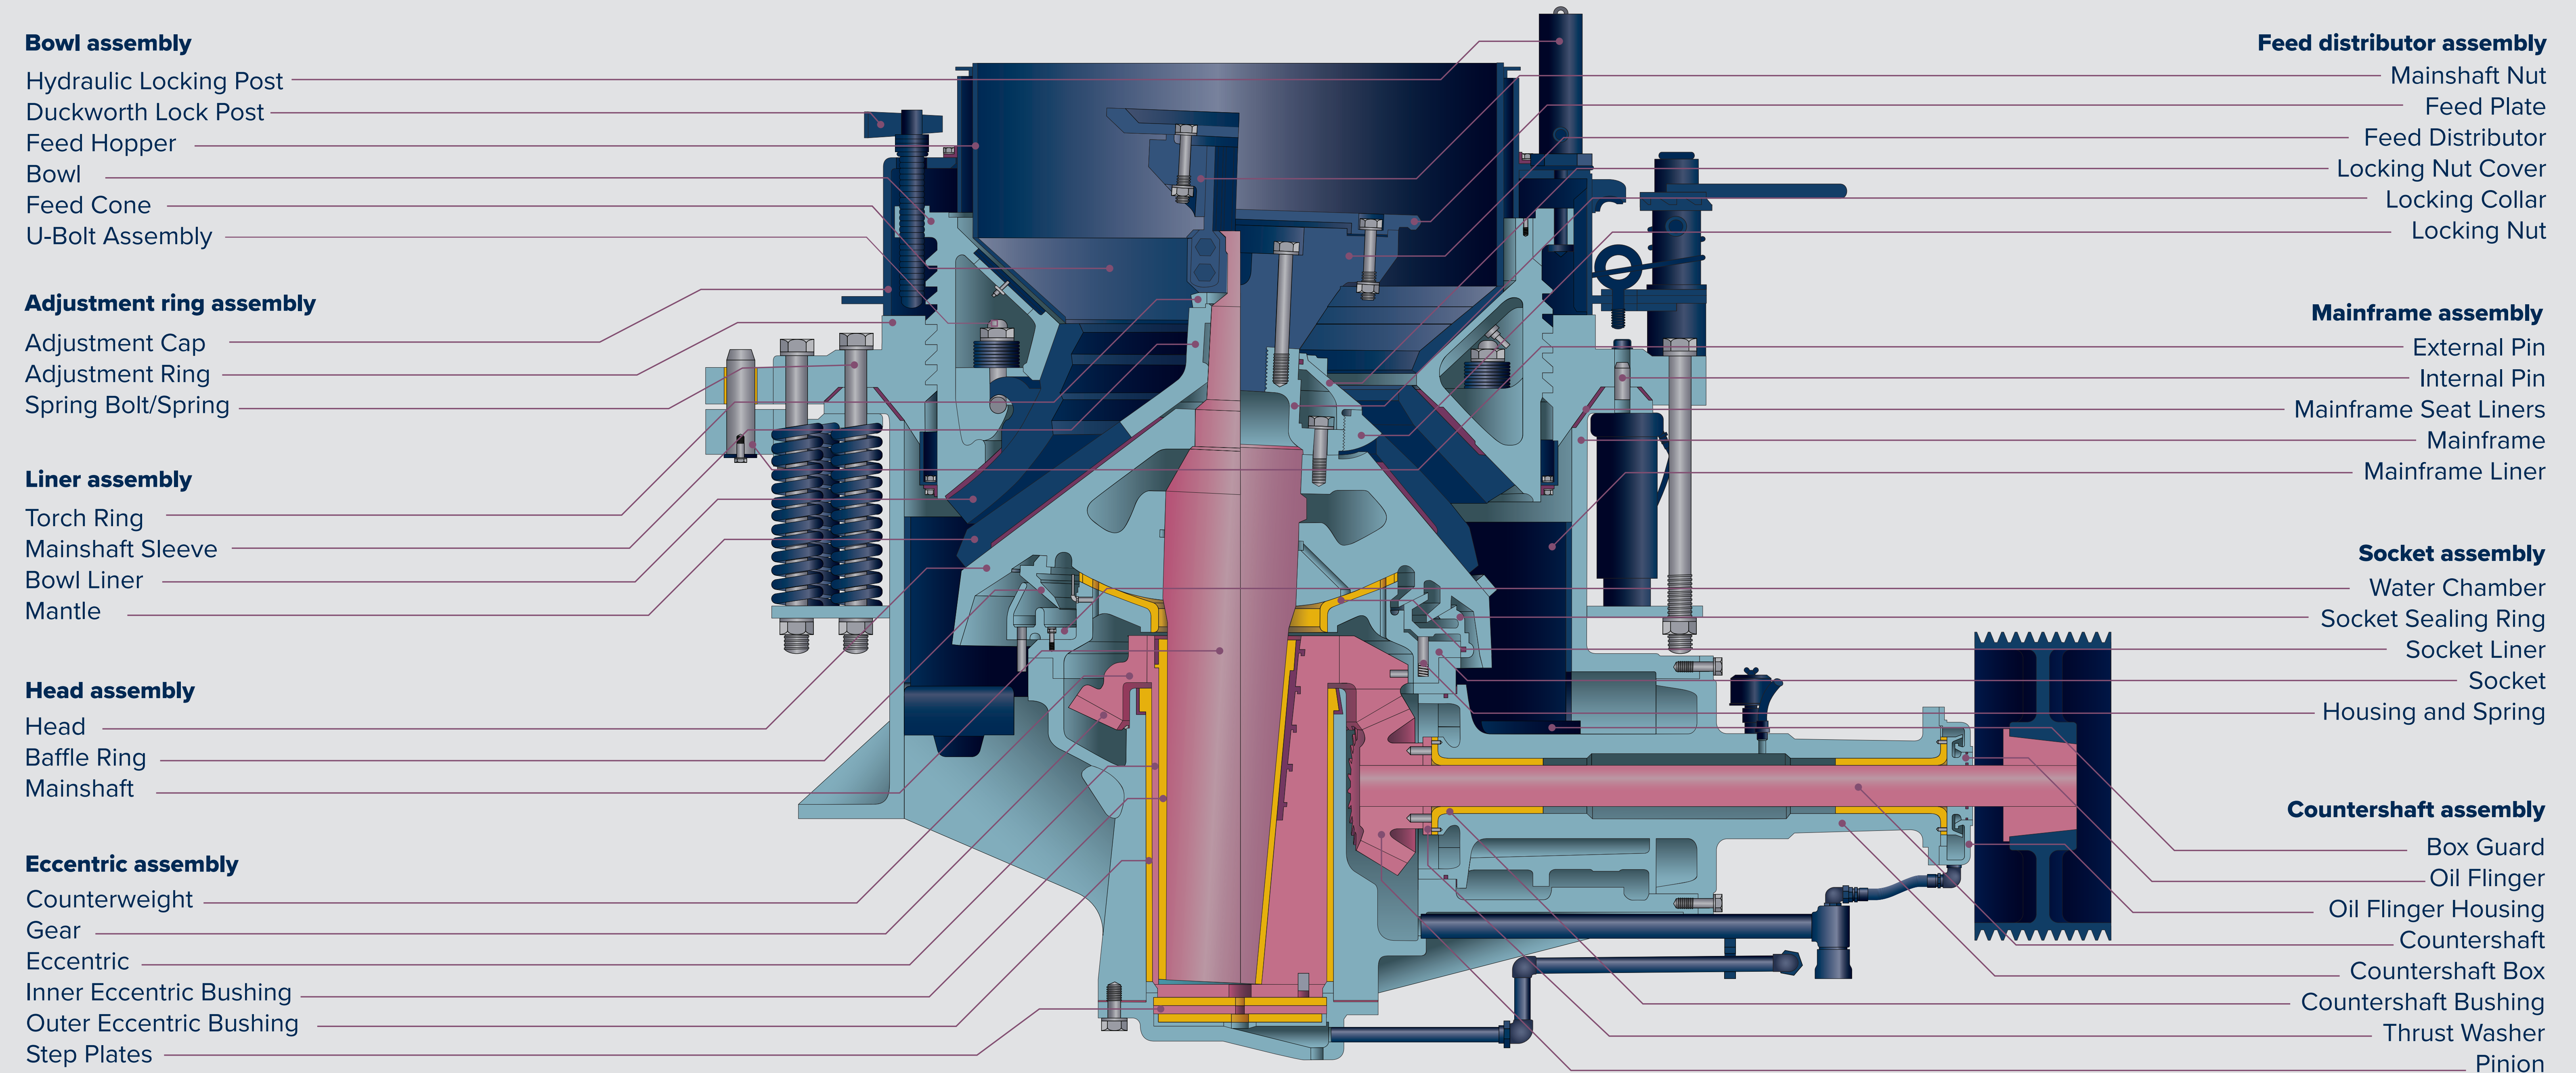

Symons® series cone crushers

Replacement parts identification 2ft | 3ft | 4ft | 4¼ ft | 5½ ft | 7ft

FLSmidth Inc. - Pekin Operations
Pekin, IL 61554 USA
24/7 Hotline
+1 309 202 8300

FLSmidth A/S
2500 Valby
Denmark
www.flsmidth.com