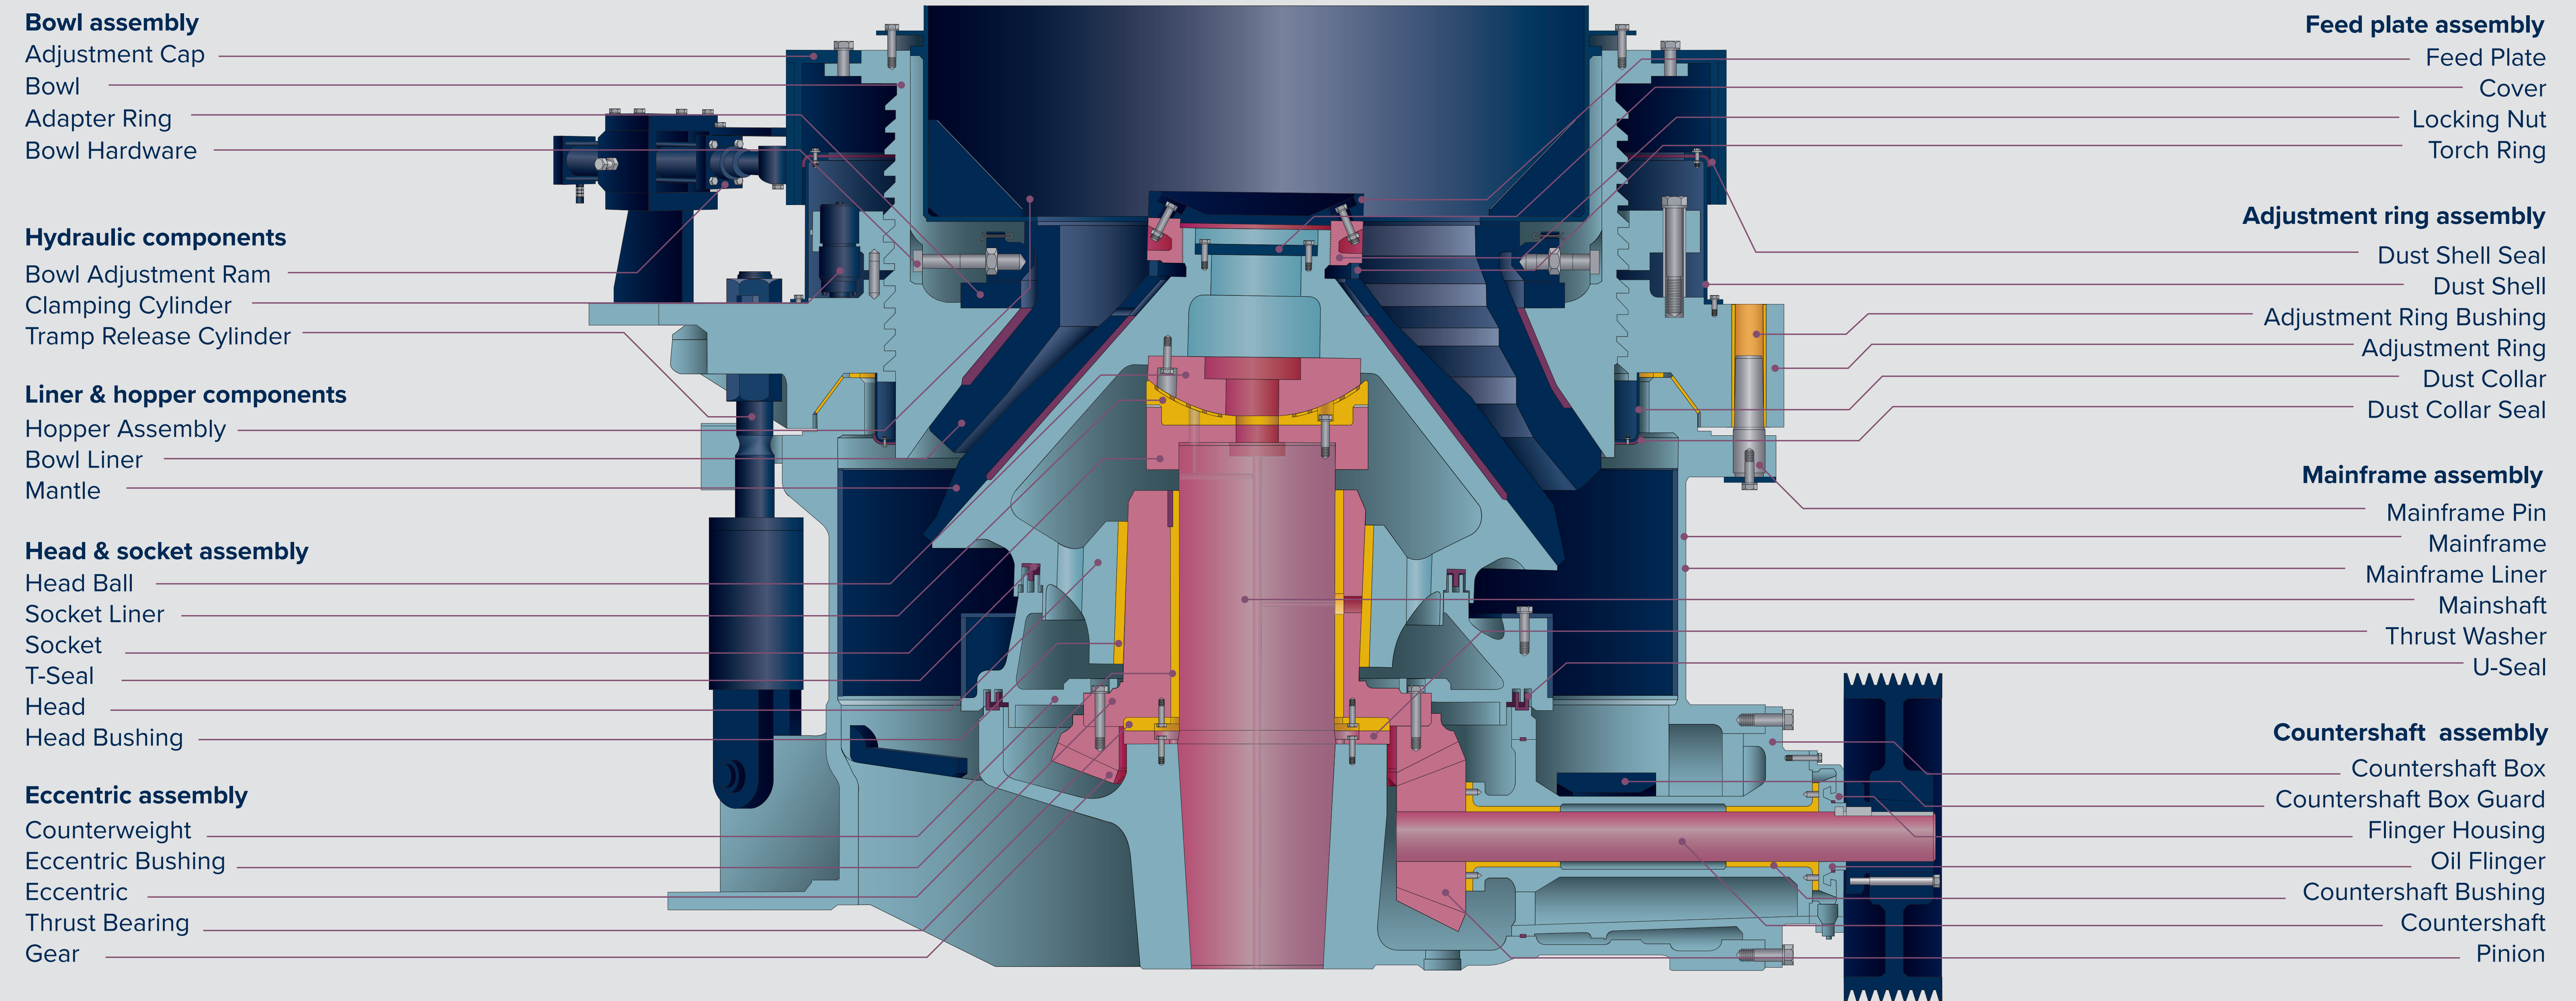

Omnicone® series cone crushers

Replacement parts identification 937™ | 1144™ | 1352™ | 1560™

FLSmidth Inc. - Pekin Operations
Pekin, IL 61554 USA
24/7 Hotline
+1 309 202 8300

FLSmidth A/S
2500 Valby
Denmark
www.flsmidth.com